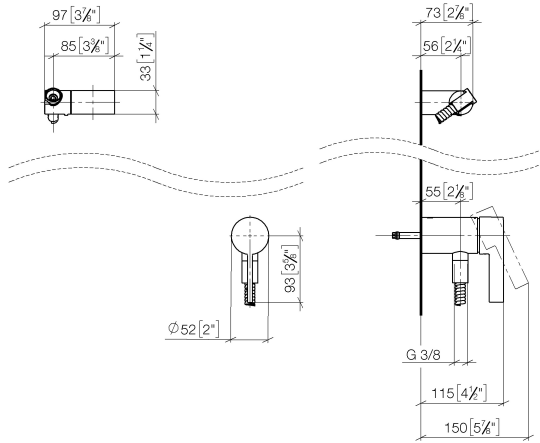

Concealed single-lever mixer with integrated shower connection with hand shower set without hand shower - Matte Black

IMO

36 002 970
mm [inches]

Certificates

Belgaqua_21-025- WRAS_2011027. LGA_29928.
27_1.

36 002 970

Spare parts list

No.	Item Number	Name	Quantity used	Delivery time
1	28 060 970-33	Wall bracket swivel - Matte Black	1	30
2	28 322 970-33	Metal shower hose 1/2" x 3/8" x 1750 mm - Matte Black	1	2
3	36 050 970-33	Concealed single-lever mixer with integrated shower connection - Matte Black	1	30